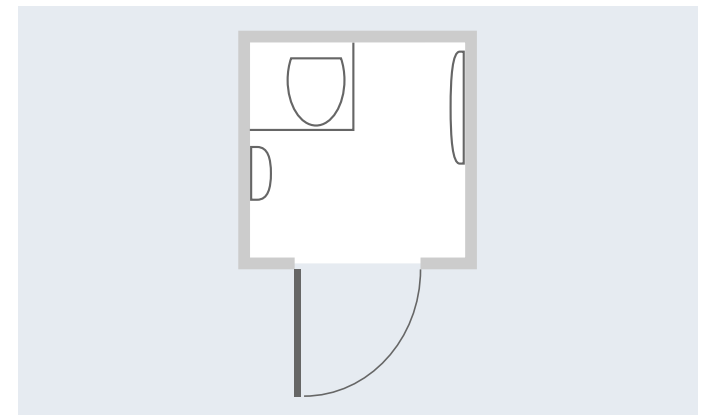

Standard Plastic Disabled Toilet

Our standard disabled toilet is built with the same high quality and strength as our smaller single chemical units but with much larger dimensions and an easy access entrance. Each unit contains sturdy handrails and a door width suitable for wheelchair access and contains baby changing facilities. The external base measures 1.55m x 1.55m and allows generous wheelchair turning space and can accommodate an additional adult where appropriate.

Features

- Full width hand rails on two walls
- Ground level wheelchair access
- Easy locking rotary door latch indicator system
- Toilet rolls and alcohol based sanitiser
- Completely self-contained
- Equip with a baby changer
- Does not require mains water or power
- Ventilation grills and translucent roof for natural light

Access Requirements

Flat level firm ground with good access for 4x4

Dimensions (approximate)	
Length	1.5m 5ft
Width	1.5m 5ft
Height	2.3m 7ft 6in

Suitable for

Festivals Events Weddings Glamping & Camping Long Term Hire