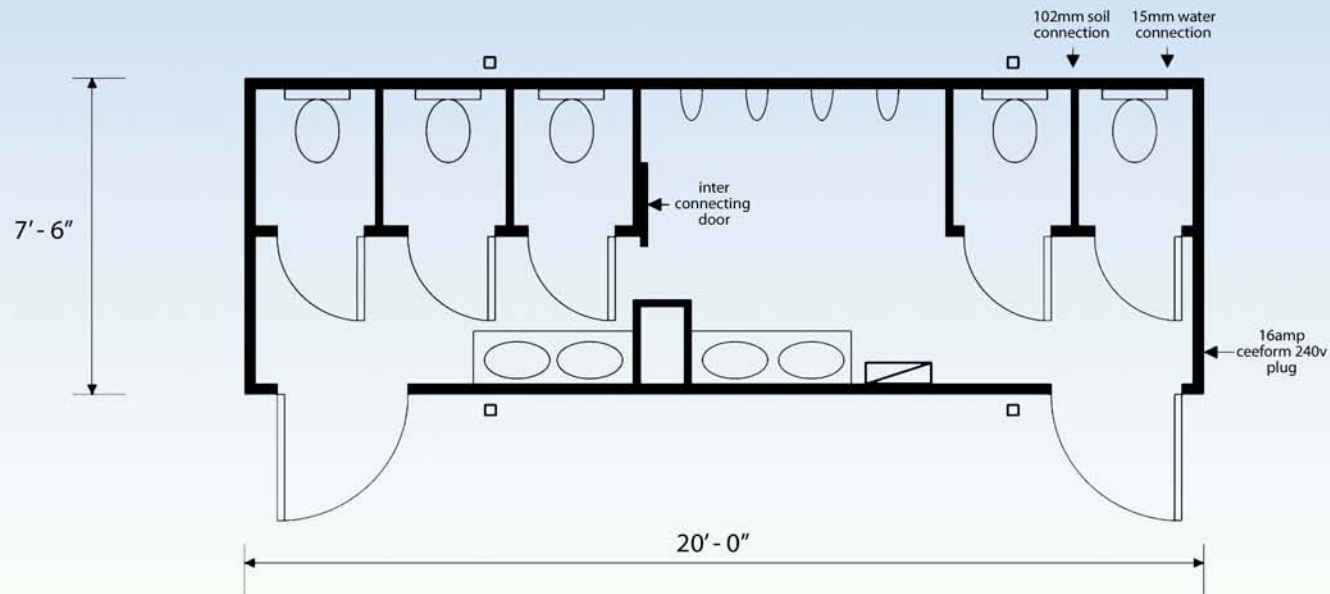

Electrical Details

Connection - 16A Ceeform Plug

Power Requirements

Mains - 7.5kW

Recirc - 8.5kW

Hallmark Event Hire - Ryeland Farm - Wilde Street - Beck Row - Bury St. Edmunds - Suffolk - IP28 8BT

T : 01842 861070 F : 01842 861396 W : www.HallmarkEventHire.co.uk E : info@HallmarkEventHire.co.uk