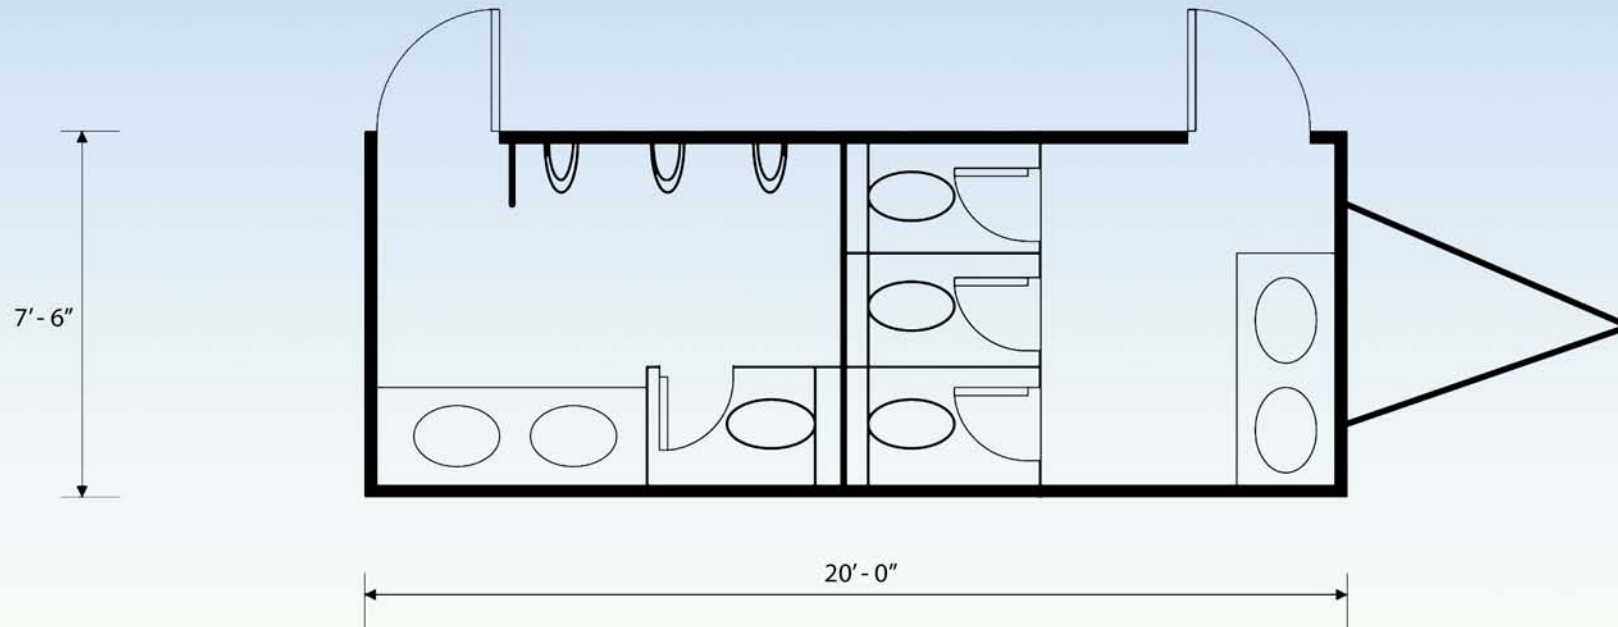

Electrical Details

Connection - 32A Ceeform Plug

Power Requirements

Mains - 7.5kW

Recirc - 8.5kW

Hallmark Event Hire - Ryeland Farm - Wilde Street - Beck Row - Bury St. Edmunds - Suffolk - IP28 8BT

T : 01842 861070 F : 01842 861396 W : www.HallmarkEventHire.co.uk E : info@HallmarkEventHire.co.uk